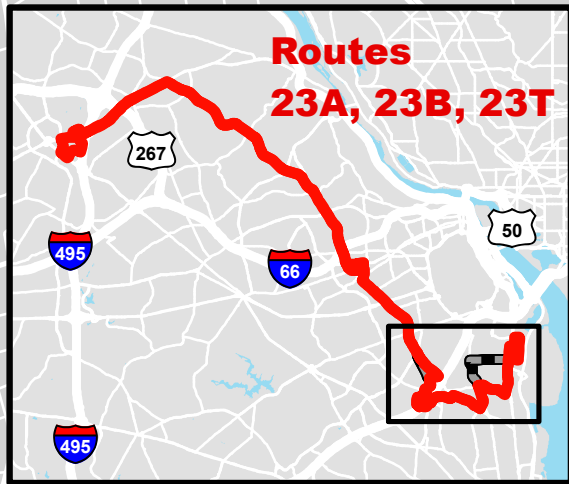

Metrobus Snow Detour Map

23A, 23B, 23T

McLean-Crystal City

Legend

- Metrorail Stations
- 23A, 23B, 23T Snow Detour
- Not Served During Snow

WINTER 2023-2024