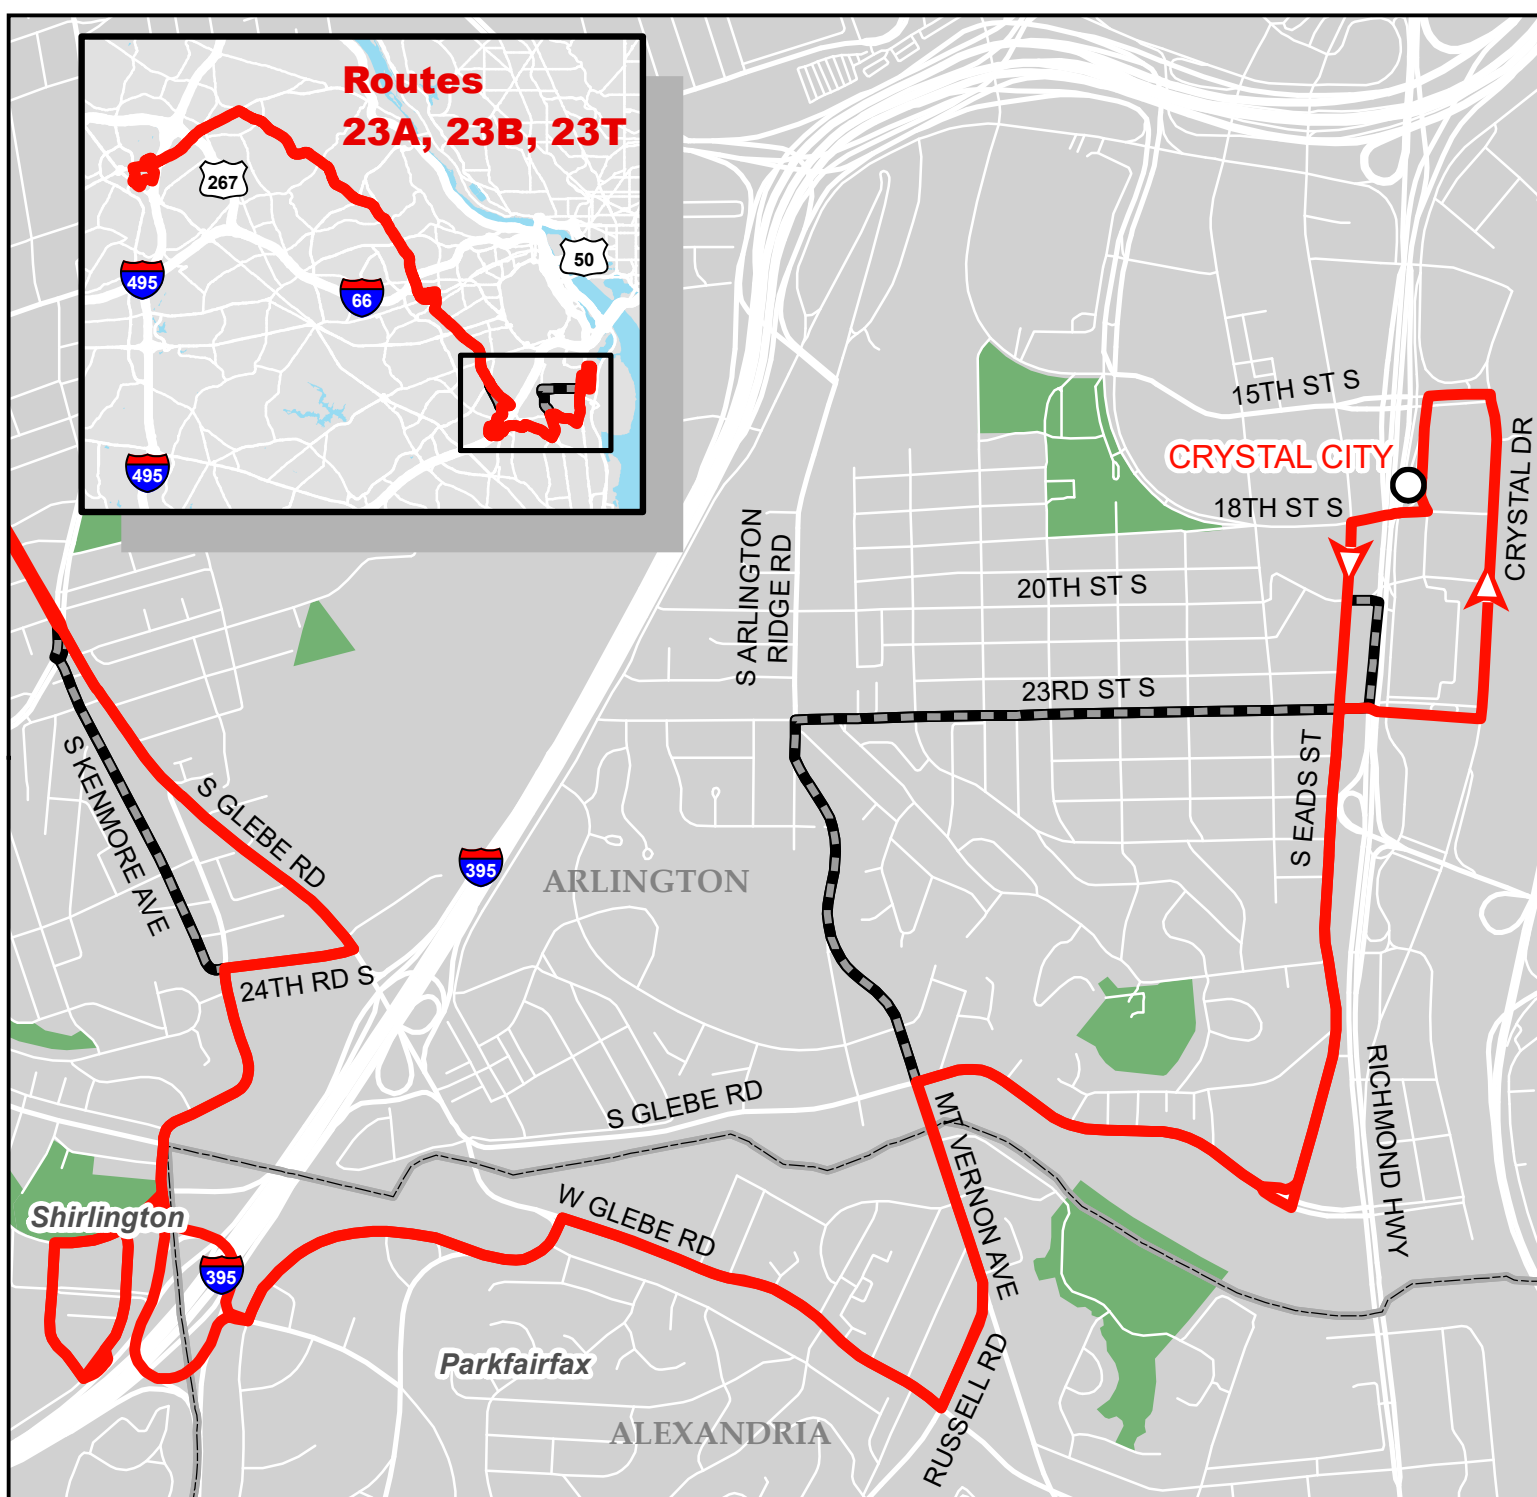

Metrobus Snow Detour Map

23A, 23B, 23T

McLean-Crystal City

Legend

- Metrorail Stations
- 23A, 23B, 23T Snow Detour
- Not Served During Snow

WINTER 2023-2024